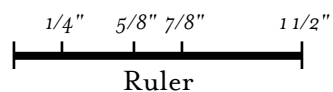

Prices

1/4"	$58.20	7/8"	$106.90
5/8"	$83.05	1 1/2"	$165.55

Colors

RD-012 Silver	RD-340 Turquoise
RD-029 White	RD-465 Purple
RD-028 Antique White	RD-547 Chartreuse
RD-030 Black	RD-580 Emerald
RD-117 Lt. Pink	RD-660 Yellow Gold
RD-137 French Pink	RD-722 Burnt Sienna
RD-250 Red	RD-815 Cream
RD-260 Scarlet	RD-850 Brown
RD-277 Burgundy	RD-871 Milk Chocolate

Single Face Satin Ribbons

Prices

1/4"	$37.40	7/8"	$66.65
5/8"	$48.70	1 1/2"	$116.90

Colors

RS-012 Silver	RS-365 Lt. Navy
RS-029 White	RS-465 Purple
RS-028 Antique White	RS-533 Jungle Green
RS-030 Black	RS-547 Chartreuse
RS-117 Lt. Pink	RS-580 Emerald
RS-137 French Pink	RS-645 Daffodil
RS-250 Red	RS-660 Yellow Gold
RS-260 Scarlet	RS-722 Burnt Sienna
RS-277 Burgundy	RS-815 Cream
RS-303 Blue Vapor	RS-834 Oatmeal
RS-311 Blue Mist	RS-850 Brown
RS-340 Turquoise	RS-871 Milk Chocolate

Grosgrain Ribbons

Prices

1/4"	$37.40	7/8"	$64.60
5/8"	$51.75	1 1/2"	$111.70

Colors

RG-015 Silver	RG-464 Delphenium
RG-029 White	RG-533 Jungle Green
RG-028 Antique White	RG-547 Chartreuse
RG-030 Black	RG-580 Emerald
RG-117 Lt. Pink	RG-650 Maize
RG-137 French Pink	RG-660 Yellow Gold
RG-250 Red	RG-743 Ginger
RG-270 Cranberry	RG-841 Khaki
RG-277 Burgundy	RG-871 Milk Chocolate
RG-340 Turquoise	RG-850 Brown
RG-365 Lt. Navy