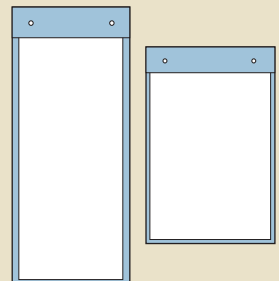

THE CATALINA A10 & A7

Backer Card with Foldover Flap and 1/8" holes

Non-Metallic $0.65, Metallic $0.90
Stardream $1.00